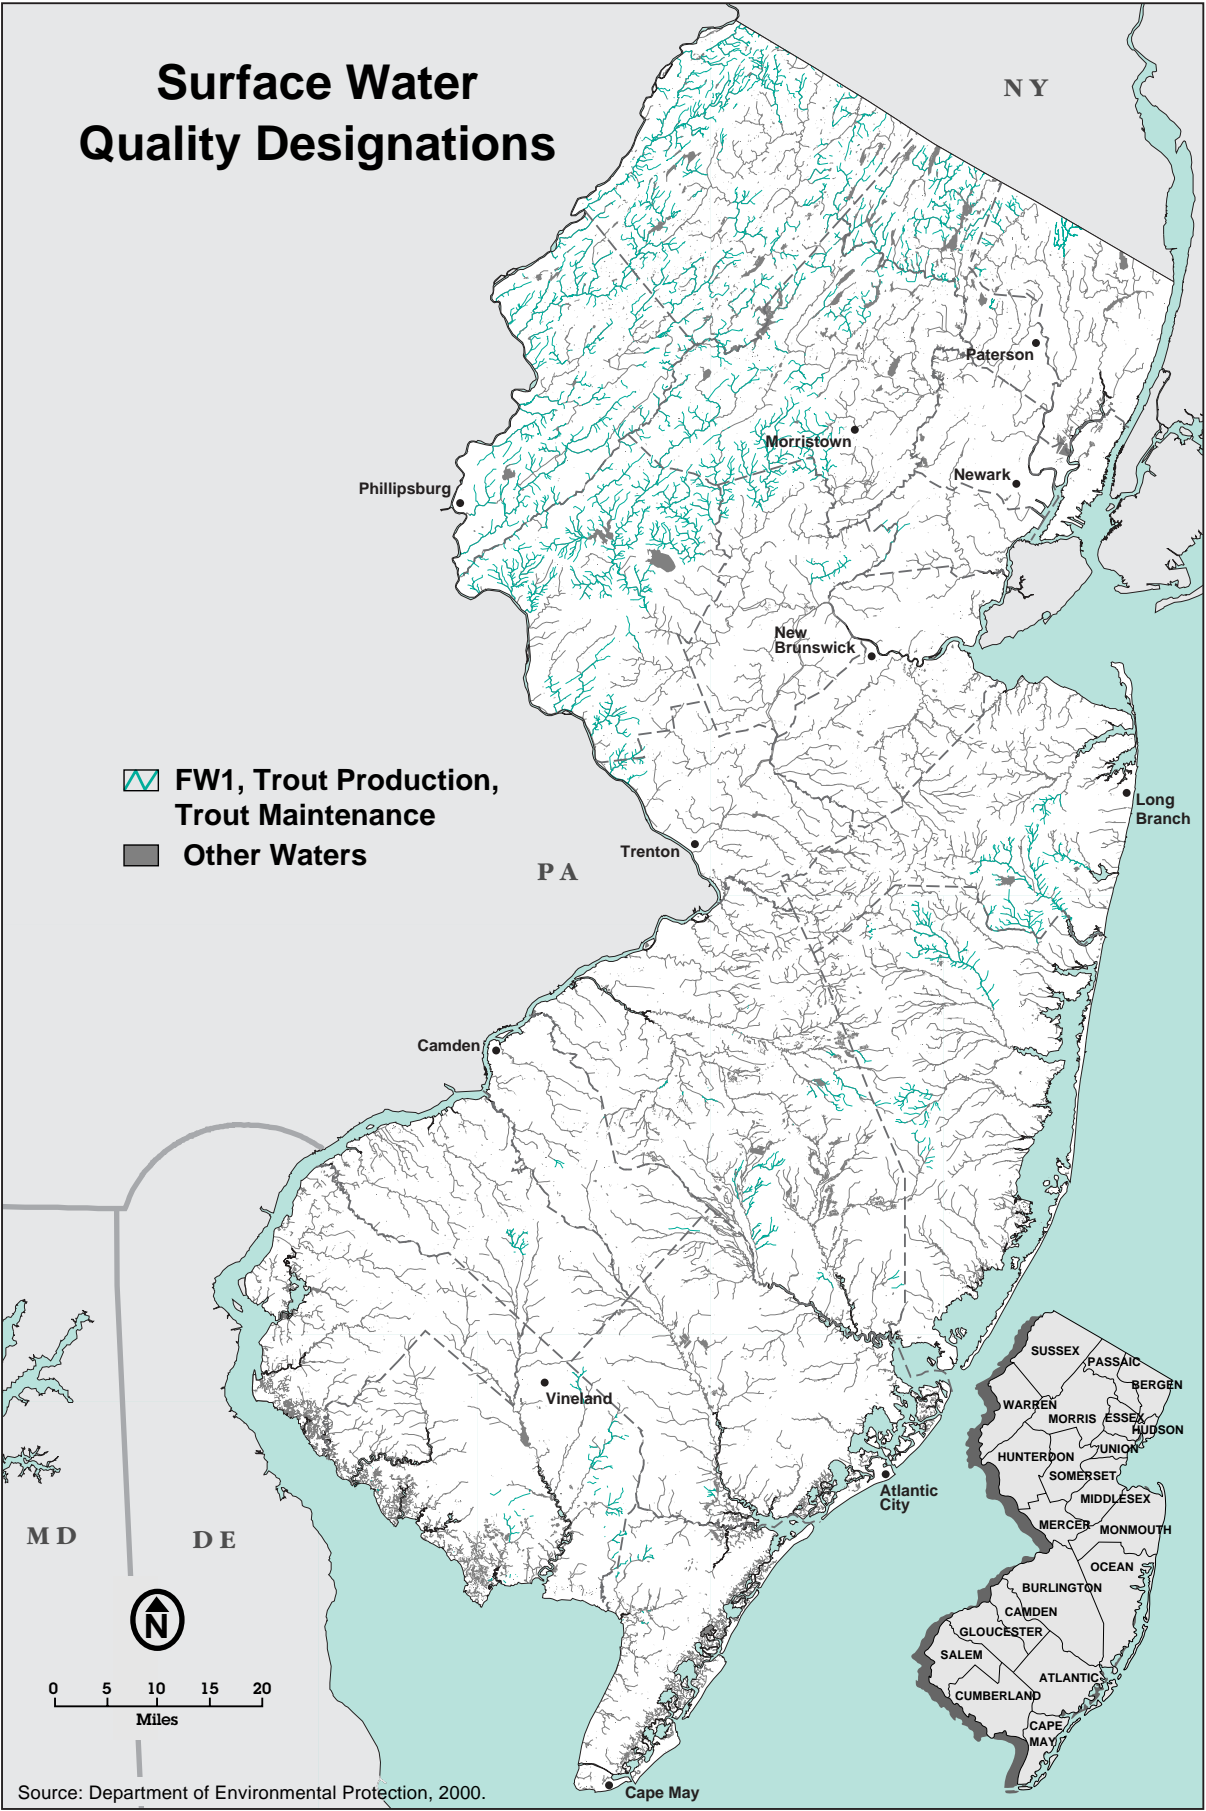

# Surface Water Quality Designations

-  FW1, Trout Production, Trout Maintenance
-  Other Waters

Source: Department of Environmental Protection, 2000.