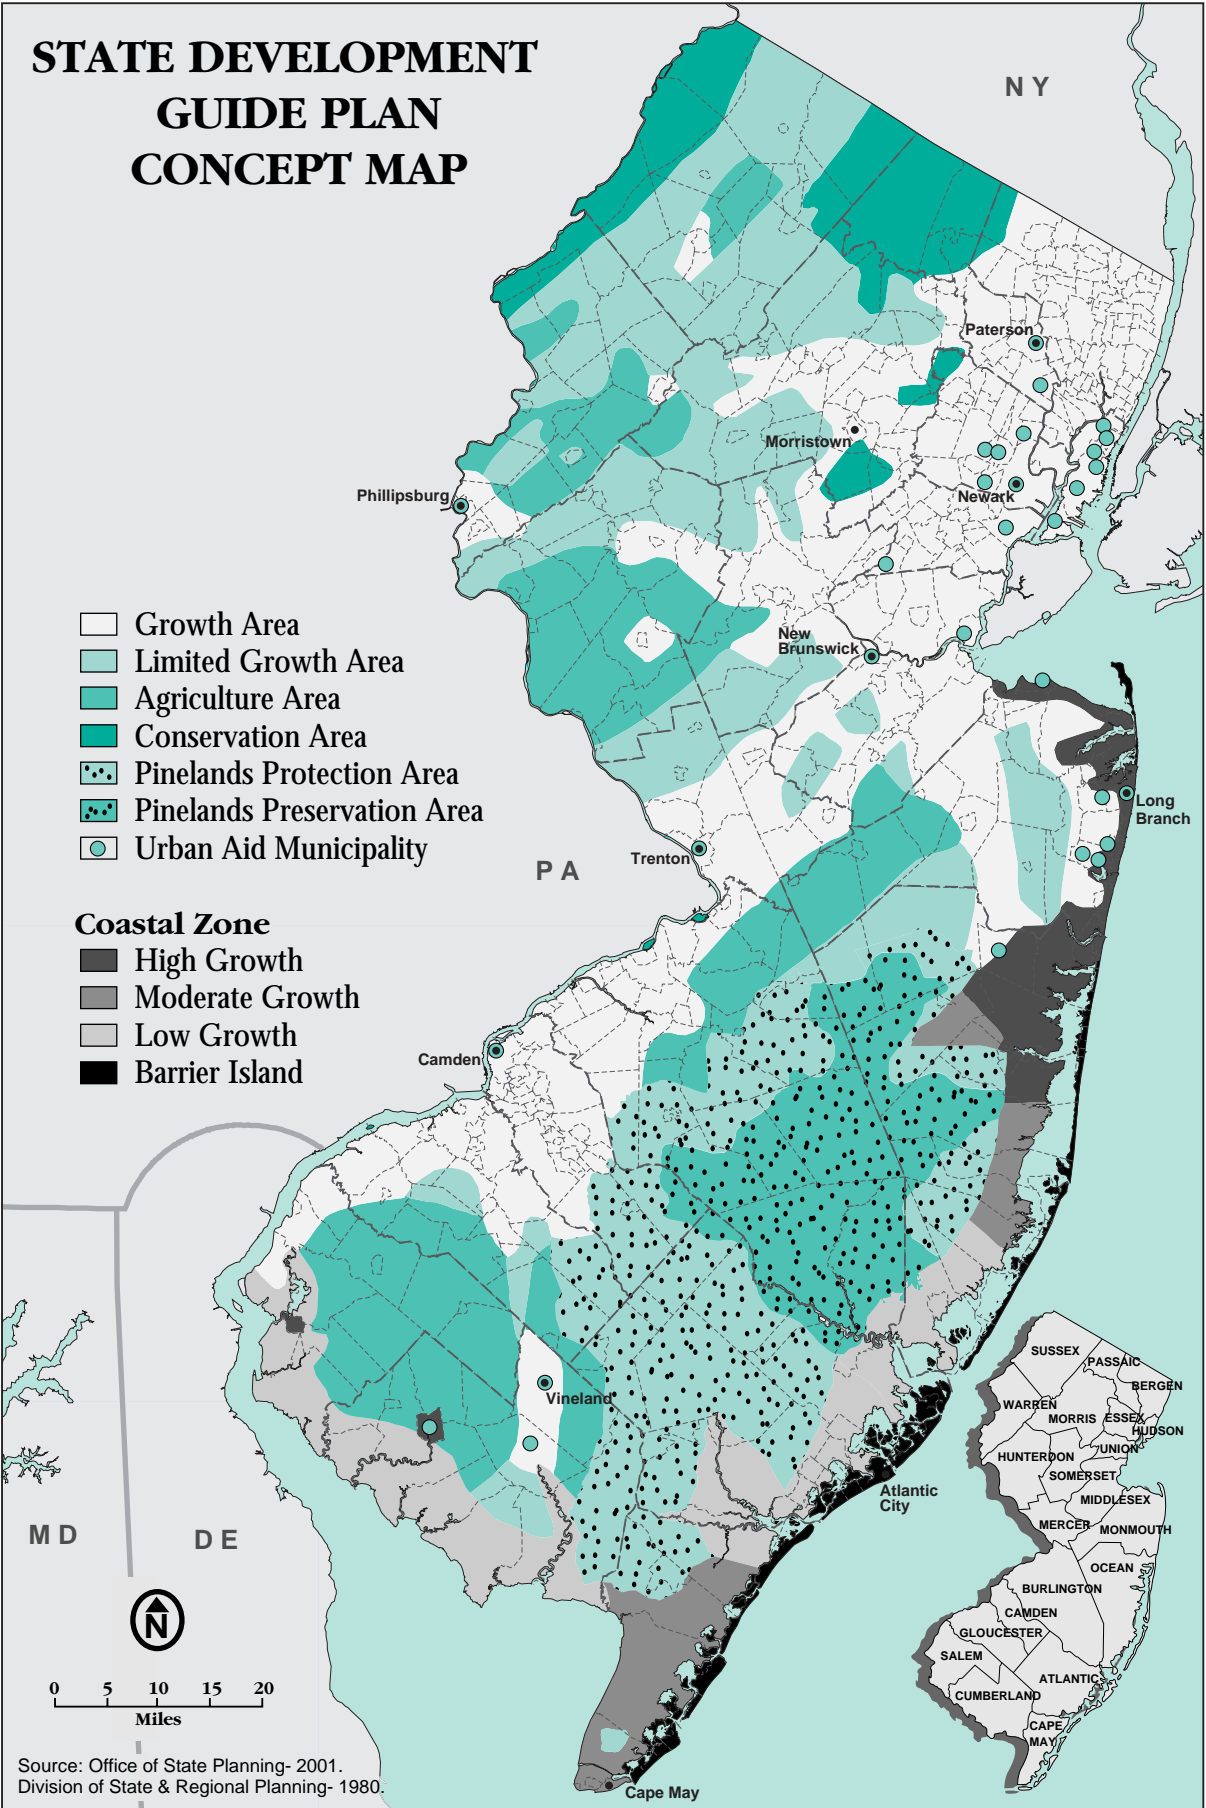

STATE DEVELOPMENT GUIDE PLAN CONCEPT MAP

-  Growth Area
-  Limited Growth Area
-  Agriculture Area
-  Conservation Area
-  Pinelands Protection Area
-  Pinelands Preservation Area
-  Urban Aid Municipality

Coastal Zone

-  High Growth
-  Moderate Growth
-  Low Growth
-  Barrier Island

Source: Office of State Planning- 2001.
Division of State & Regional Planning- 1980.