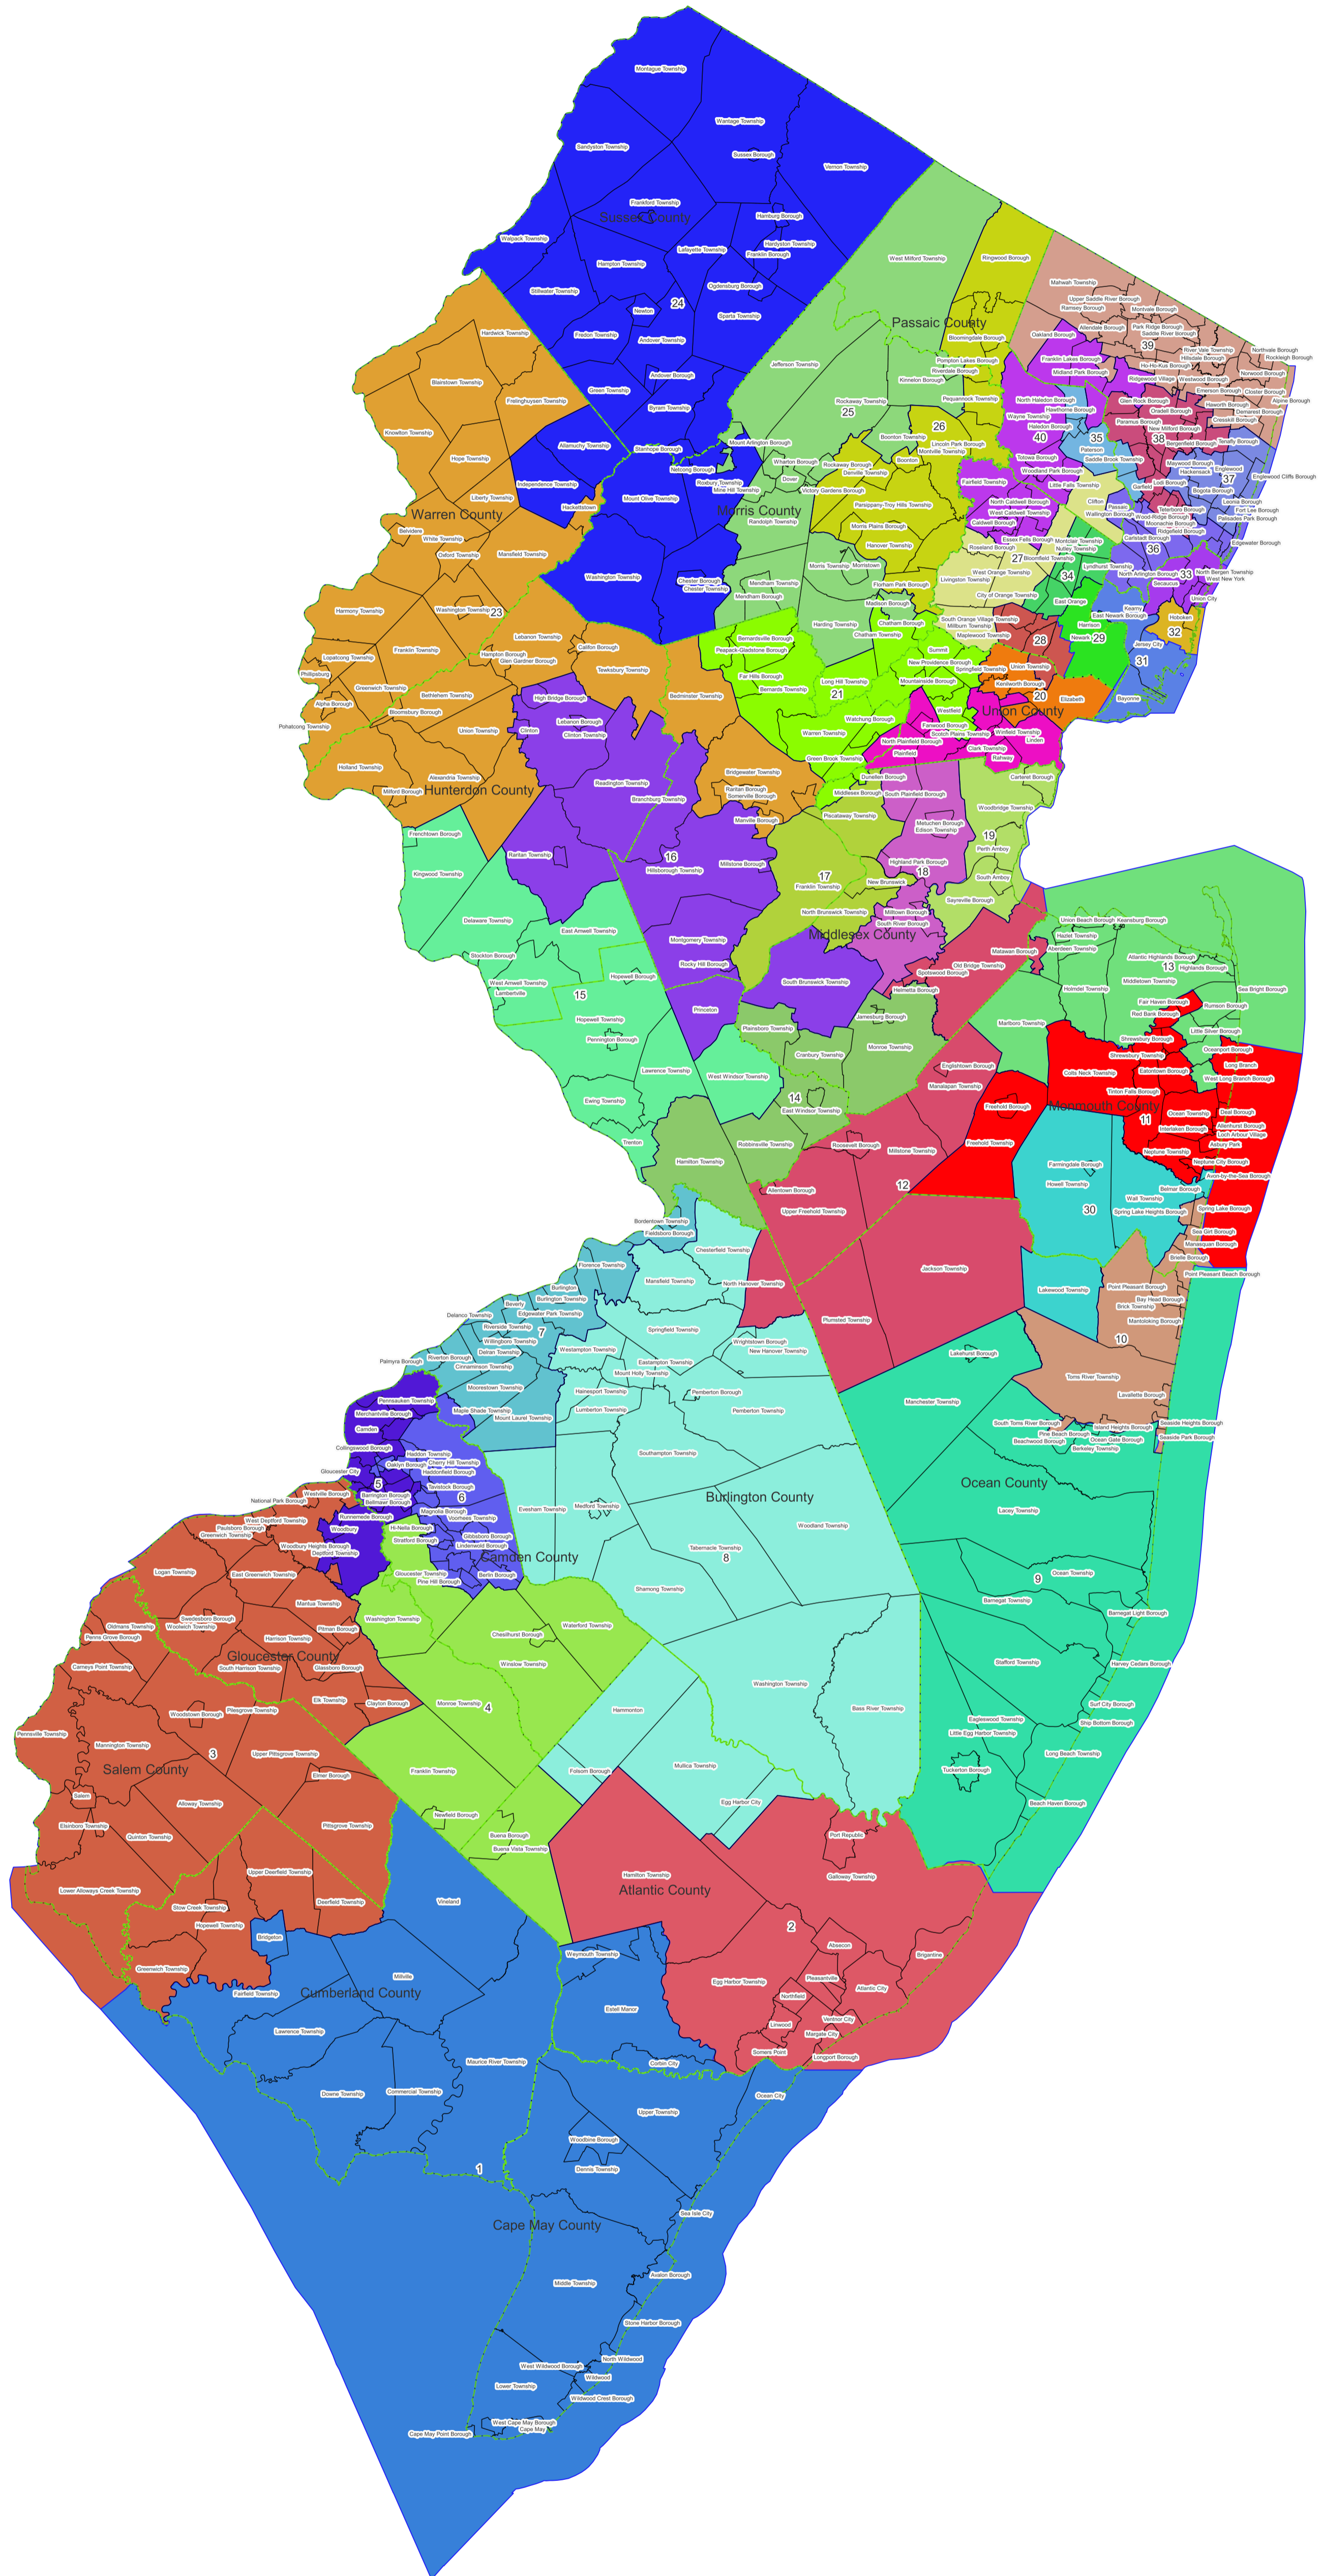

# New Jersey Legislative Districts 2022

Adopted by the New Jersey Legislative Apportionment Commission on 2/18/2022

0 10 20 30 40 mi

County Boundaries  
Municipal Boundaries