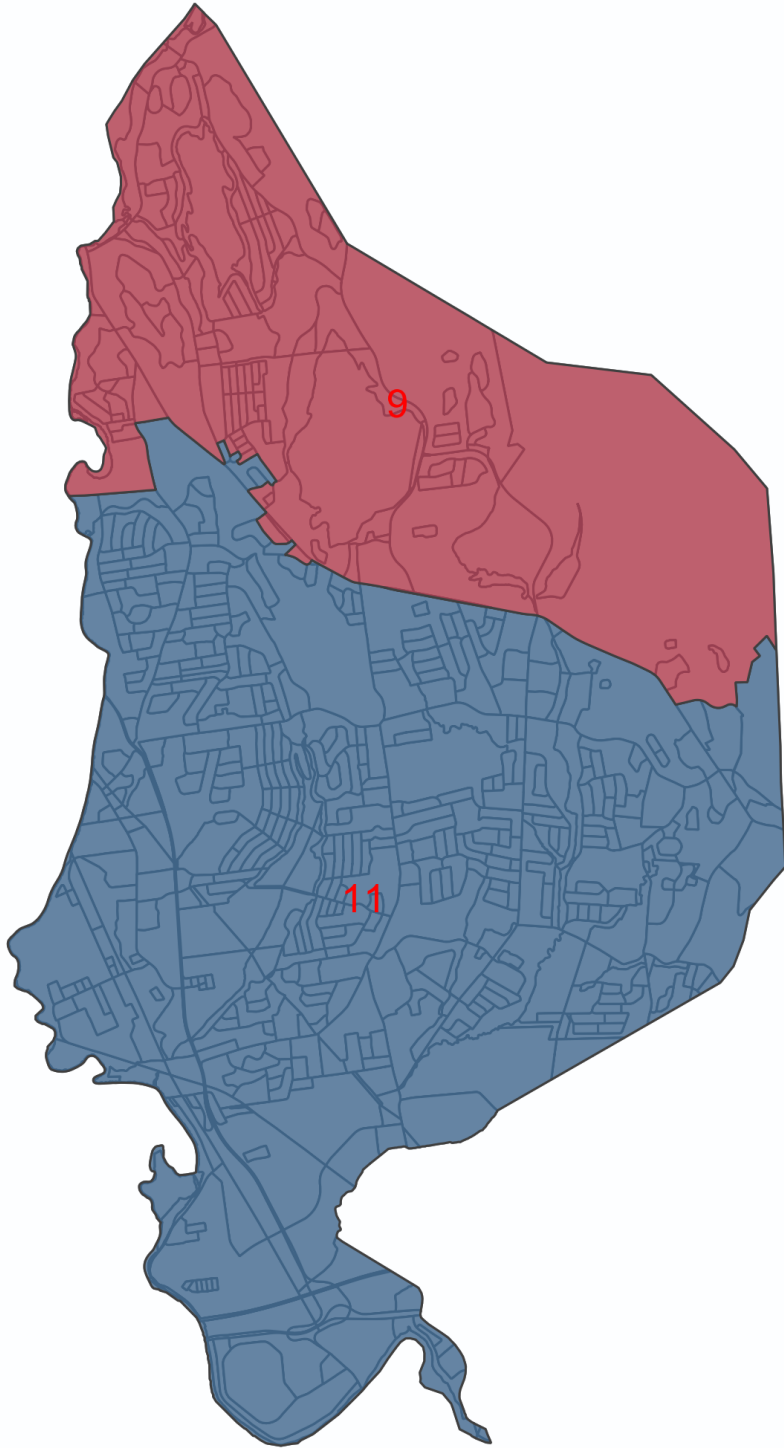

New Jersey Congressional Districts 2022-2031

Wayne

Adopted by the New Jersey Congressional Redistricting Commission on December 22, 2021

0 0.2 0.4 0.6 mi