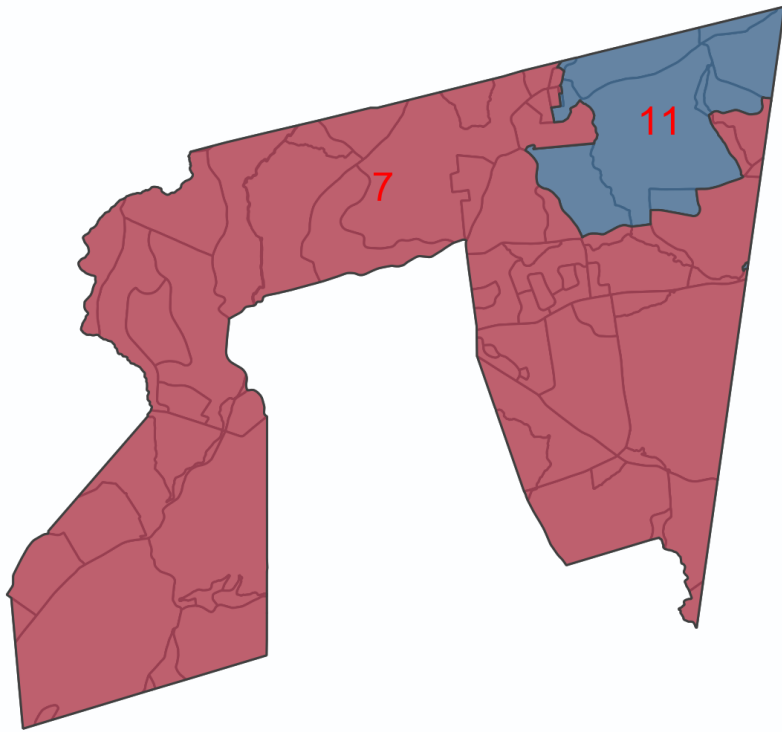

New Jersey Congressional Districts 2022-2031

Mendham

Adopted by the New Jersey Congressional Redistricting Commission on December 22, 2021

0 0.3 0.6 0.9 mi