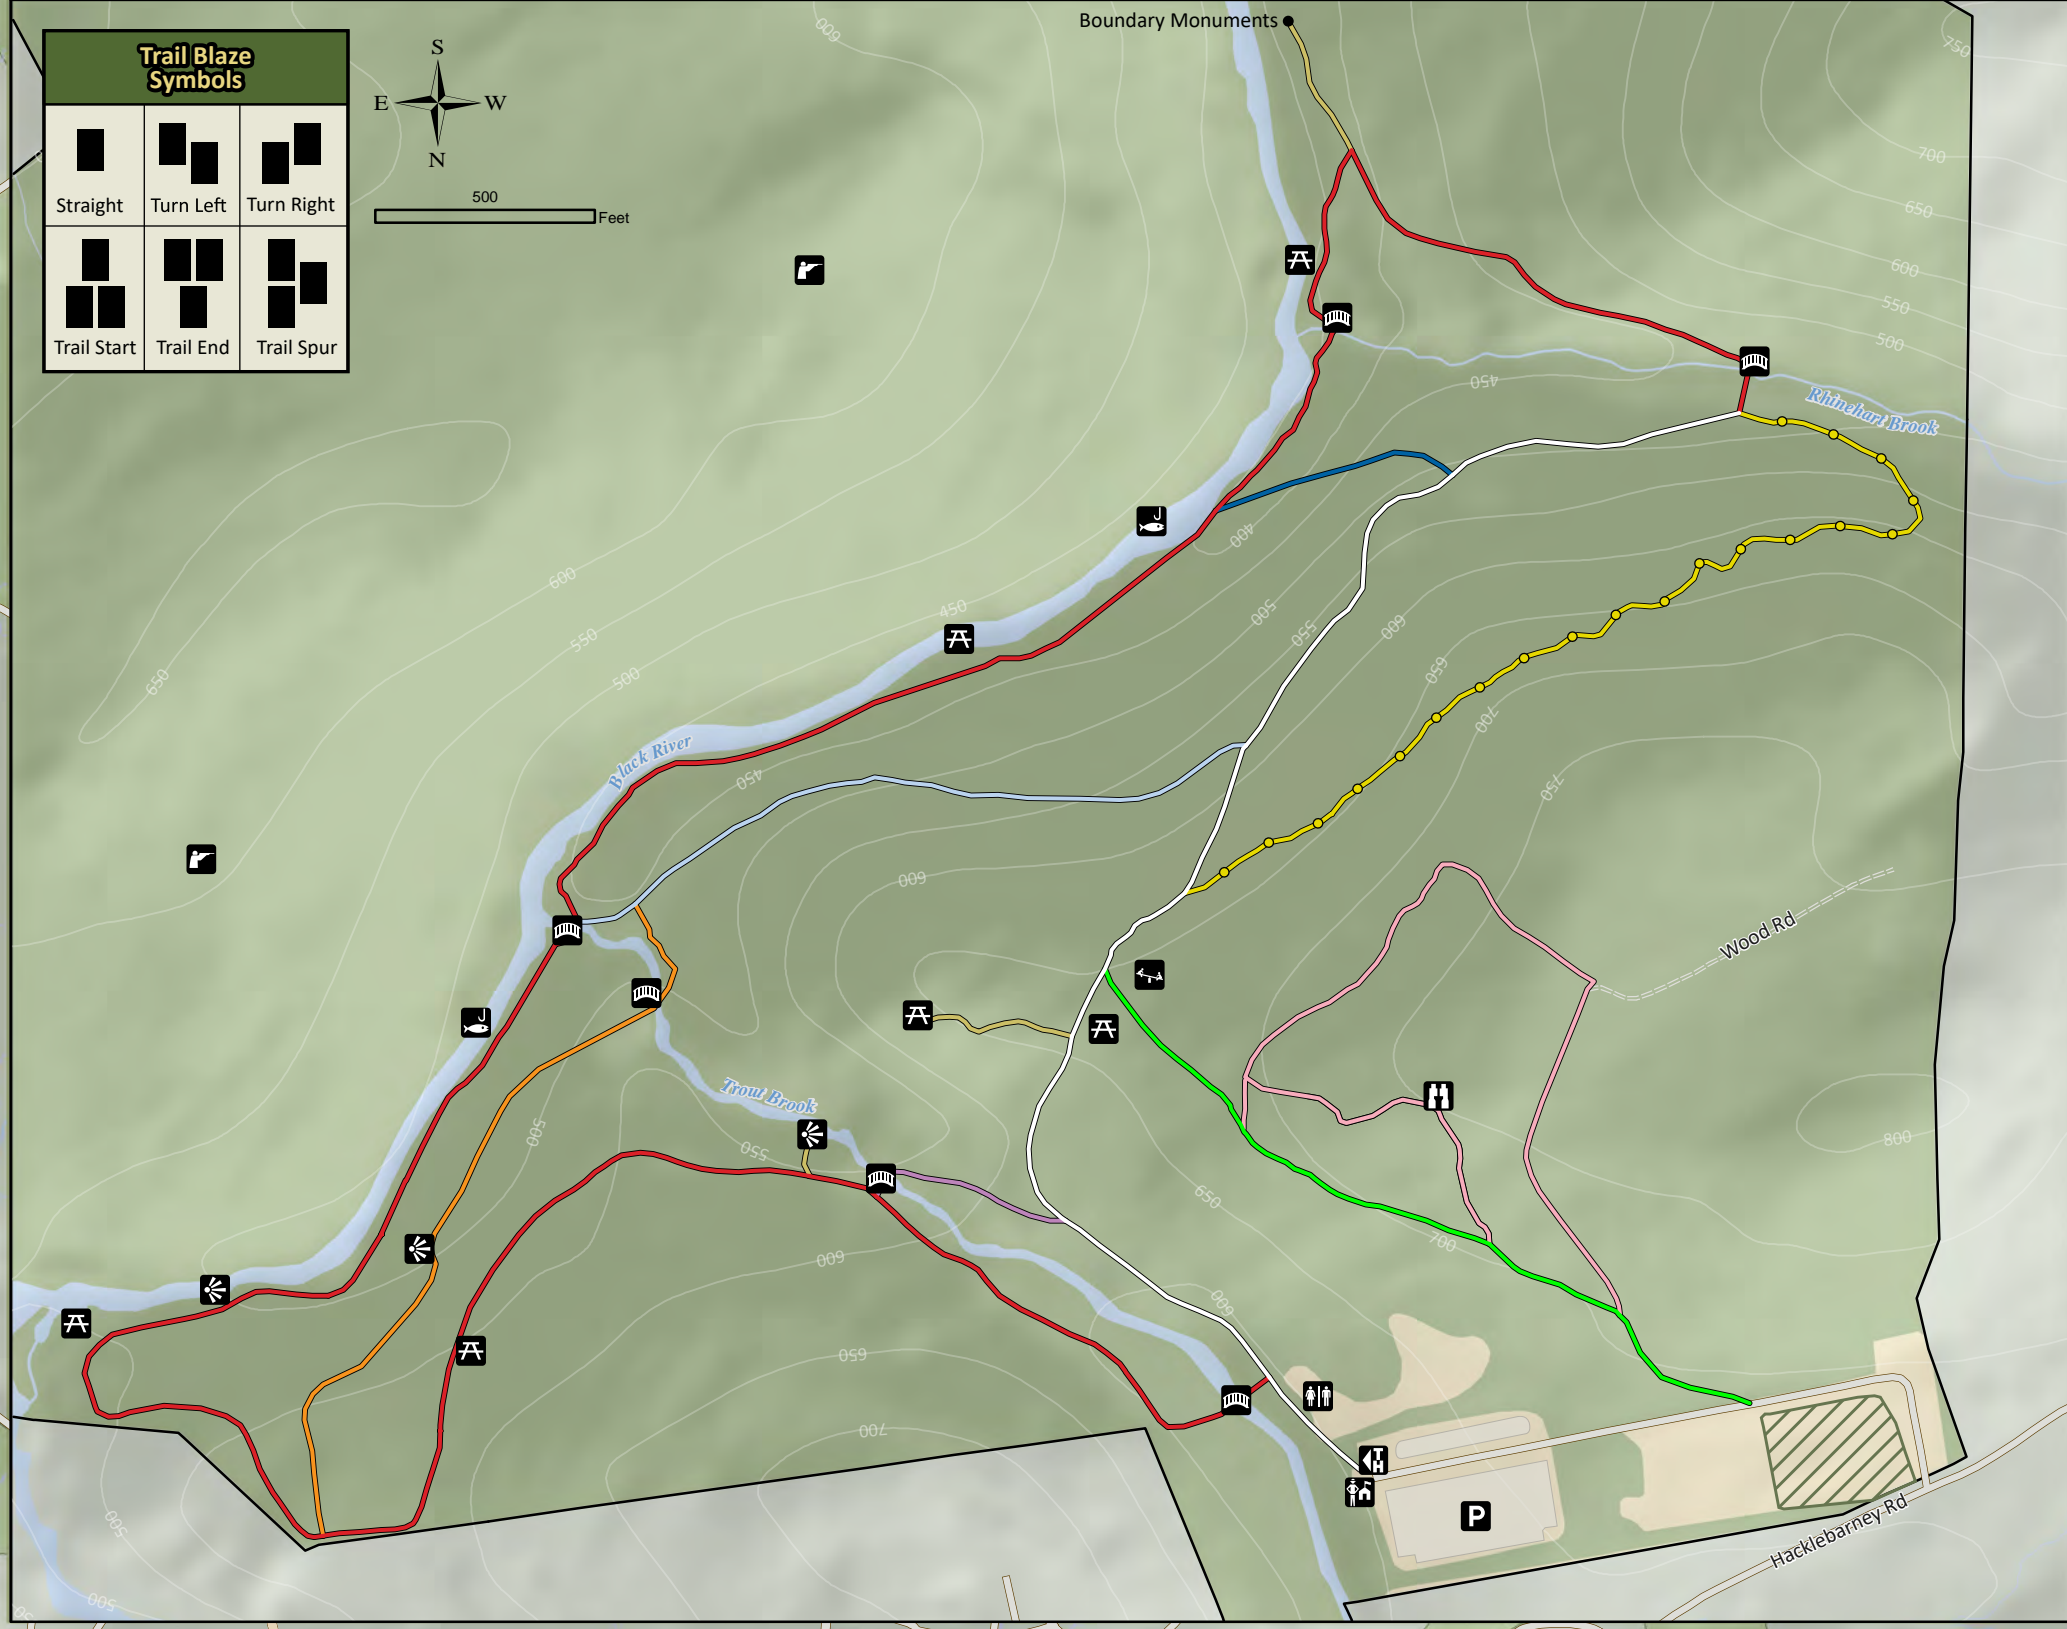

HACKLEBARNEY State Park

Hacklebarney Day Use Area

Trail Blaze Symbols		
Straight	Turn Left	Turn Right
Trail Start	Trail End	Trail Spur

- | | | | | | | | | |
|----------------------------|-----------------|-----------------------|-----------------------------|----------------------------|-----------------|----------------------|------------------|-------------|
| Open Field or Grass | Water | Haki Trail (0.32 mi) | Riverside Trail (1.8 mi) | Waterfall Trail (0.1 mi) | Trail Connector | Parking Lot | Hunting | Trailhead |
| Forest | Restricted Area | Main Trail (0.7 mi) | Three Pools Trail (0.12 mi) | Windy Ridge Trail (0.5 mi) | Bridge | Park Office (Closed) | Playground | Scenic View |
| Playground Trail (0.35 mi) | | Upland Trail (0.5 mi) | Wintershine Trail (0.35 mi) | Fishing | Picnic Area | Restrooms | Wildlife Viewing | |