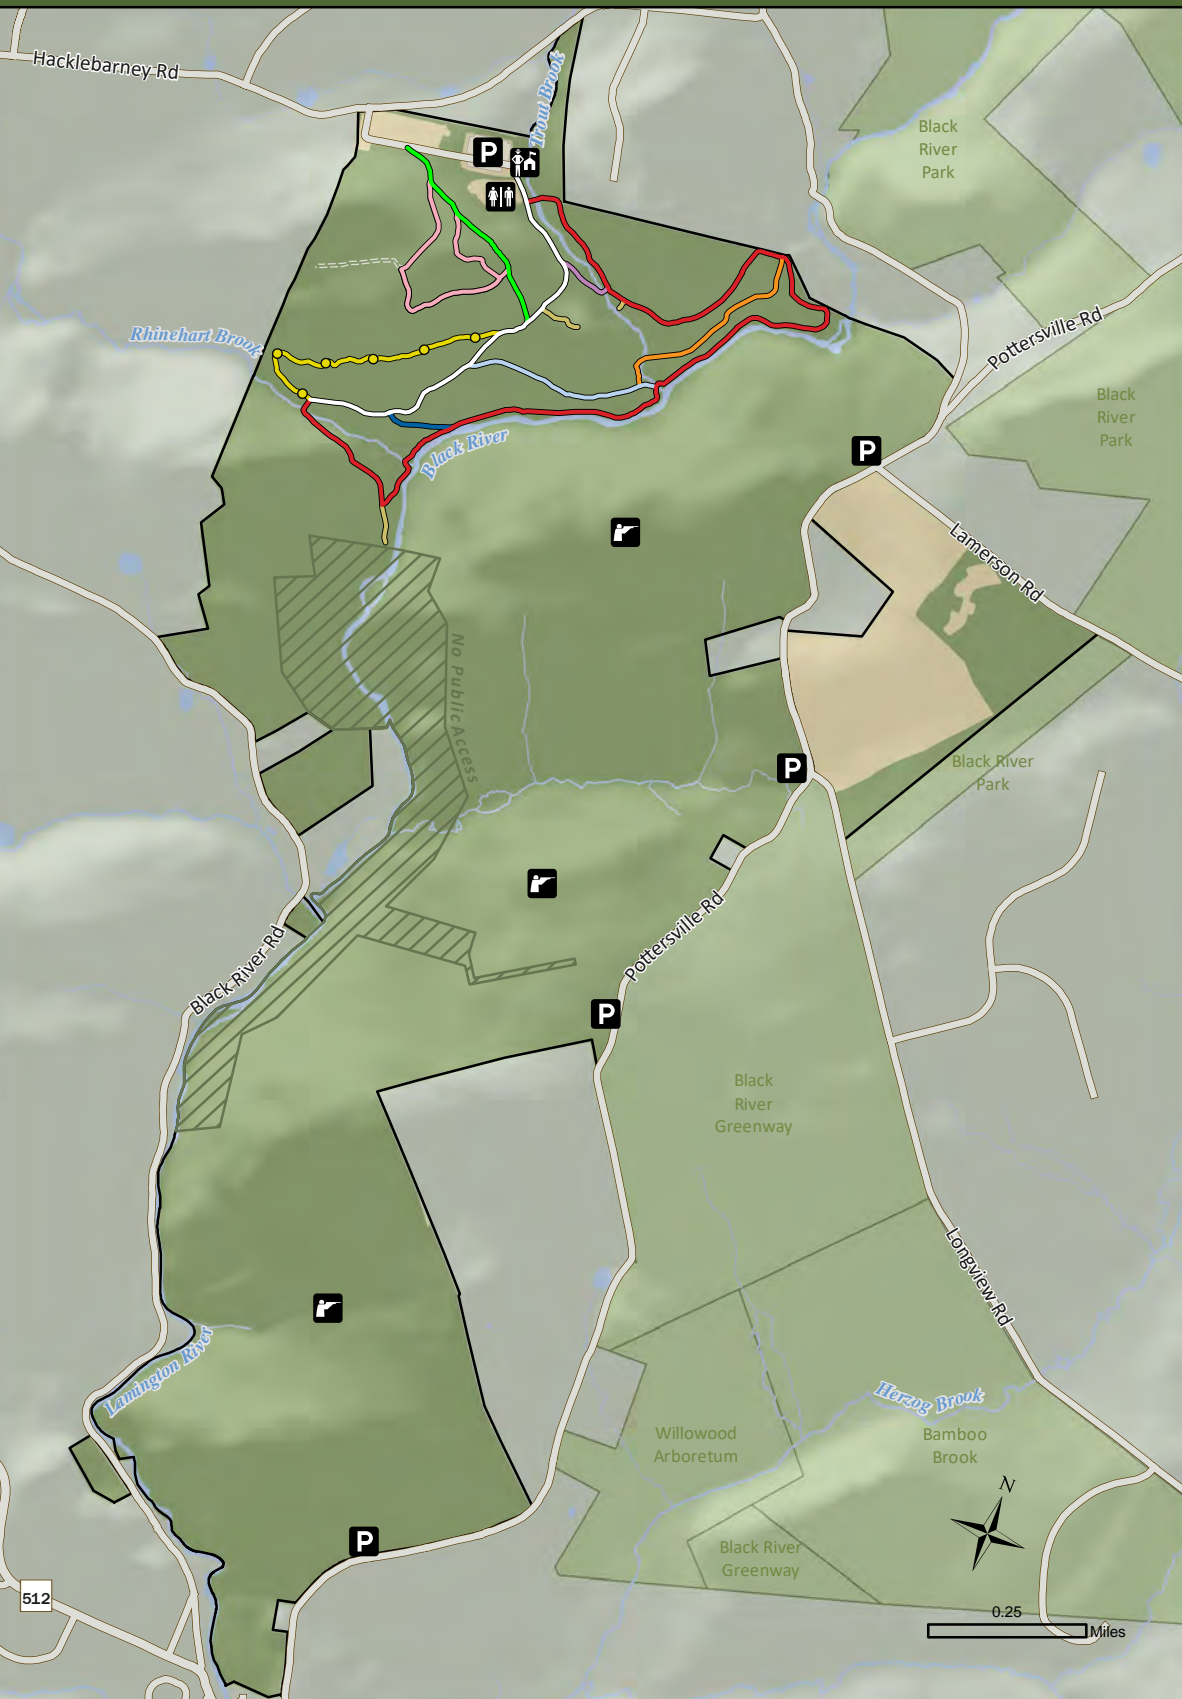

HACKLEBARNEY State Park

Hacklebarney Day Use Area

Trail Blaze Symbols		
Straight	Turn Left	Turn Right
Trail Start	Trail End	Trail Spur

- | | | | | | | | | |
|----------------------------|-----------------|-----------------------|-----------------------------|----------------------------|-----------------|----------------------|------------------|-------------|
| Open Field or Grass | Water | Haki Trail (0.32 mi) | Riverside Trail (1.8 mi) | Waterfall Trail (0.1 mi) | Trail Connector | Parking Lot | Hunting | Trailhead |
| Forest | Restricted Area | Main Trail (0.7 mi) | Three Pools Trail (0.12 mi) | Windy Ridge Trail (0.5 mi) | Bridge | Park Office (Closed) | Playground | Scenic View |
| Playground Trail (0.35 mi) | | Upland Trail (0.5 mi) | Wintershine Trail (0.35 mi) | Fishing | Picnic Area | Restrooms | Wildlife Viewing | |