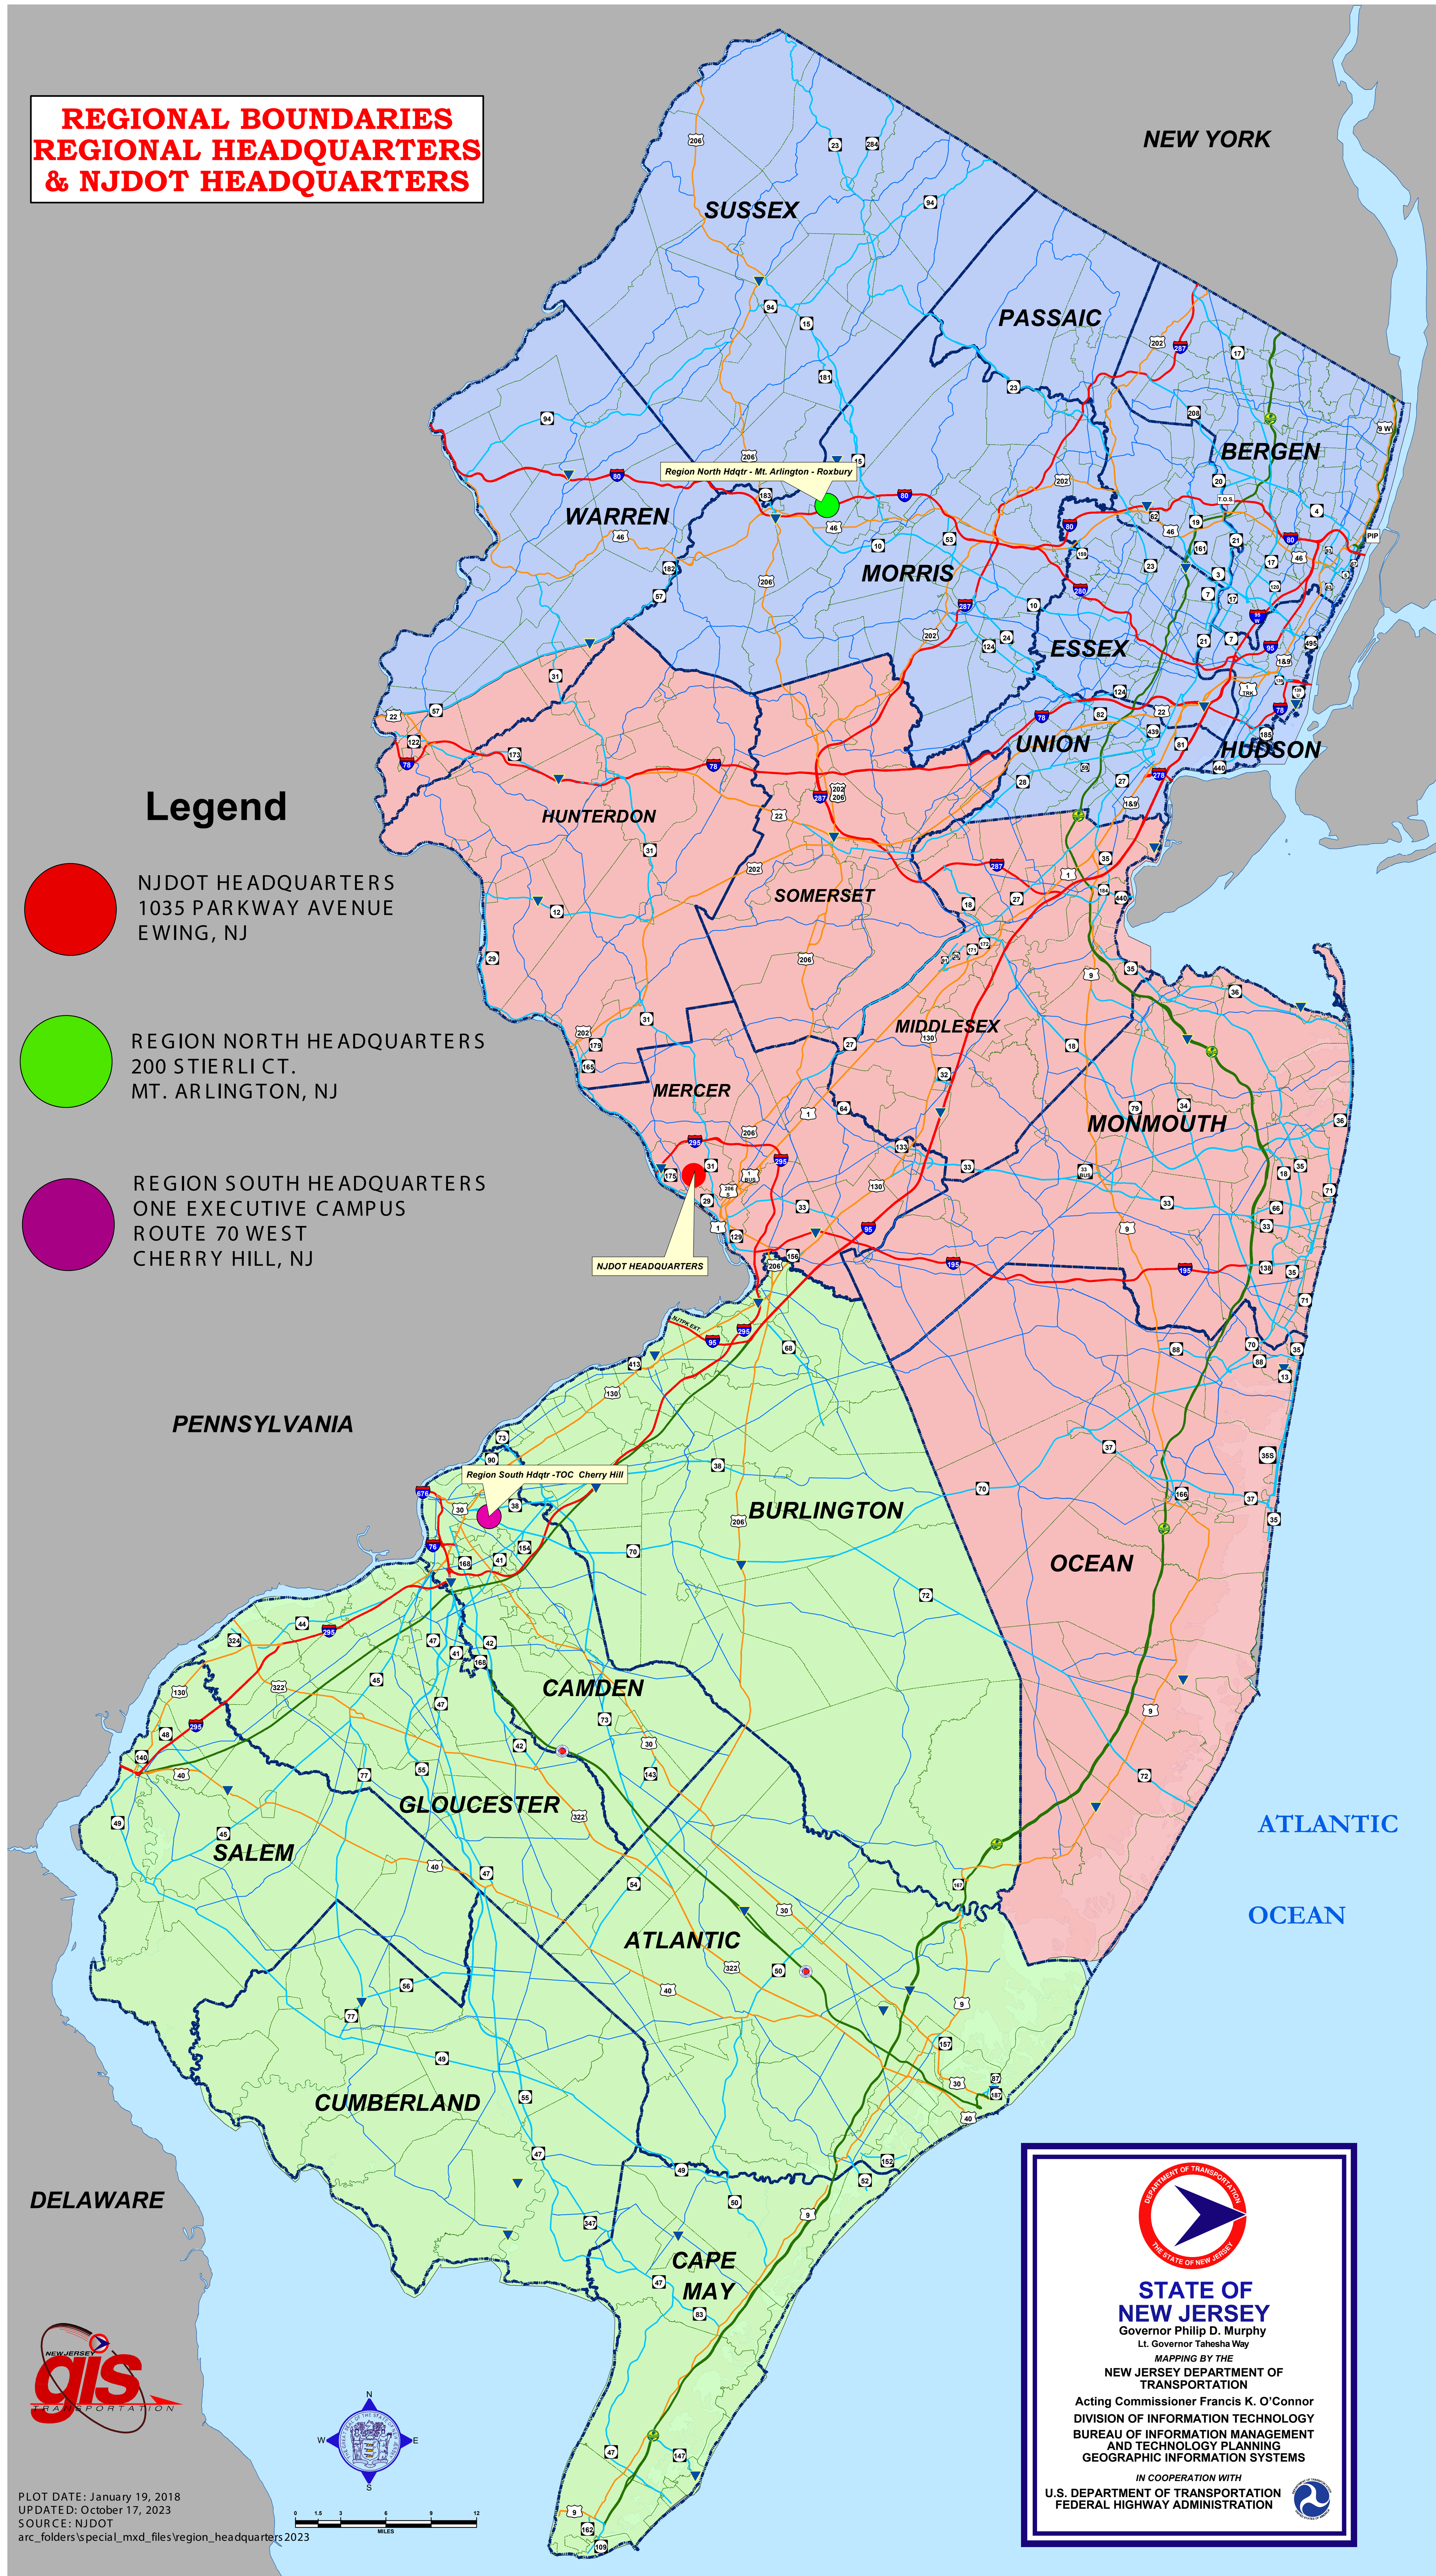

**REGIONAL BOUNDARIES
REGIONAL HEADQUARTERS
& NJDOT HEADQUARTERS**

- Legend**
-  NJDOT HEADQUARTERS
1035 PARKWAY AVENUE
EWING, NJ
 -  REGION NORTH HEADQUARTERS
200 STIERLI CT.
MT. ARLINGTON, NJ
 -  REGION SOUTH HEADQUARTERS
ONE EXECUTIVE CAMPUS
ROUTE 70 WEST
CHERRY HILL, NJ

DELAWARE

PLOT DATE: January 19, 2018
 UPDATED: October 17, 2023
 SOURCE: NJDOT
 arc_folders\special_mxd_files\region_headquarters2023

STATE OF NEW JERSEY
 Governor Philip D. Murphy
 Lt. Governor Tahesha Way